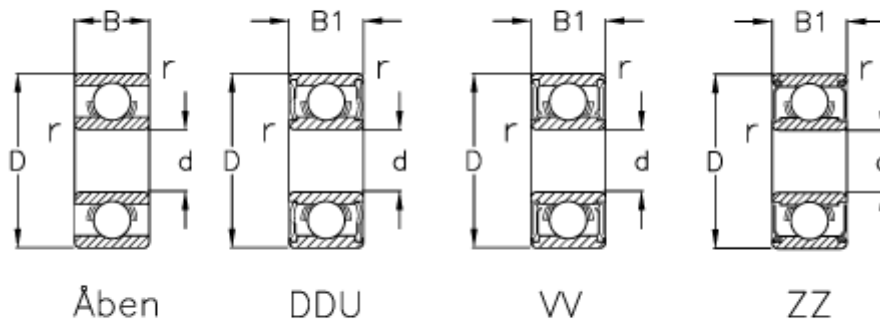

# Data Sheet

Article number: 5704050030021

Description: NSK Bearing 685 C3  
d=5 D=11 B=3 pack of 20 pcs

## Measures

B	= 3	Max rpm ZZ-WW = 45000
B1	= 5	r min = 0.15
d	= 5	Type = 685
D	= 11	
Load Cor (N)	= 281	
Load Cr (N)	= 715	
Max rpm DD	= -	
Max rpm open	= 53000	